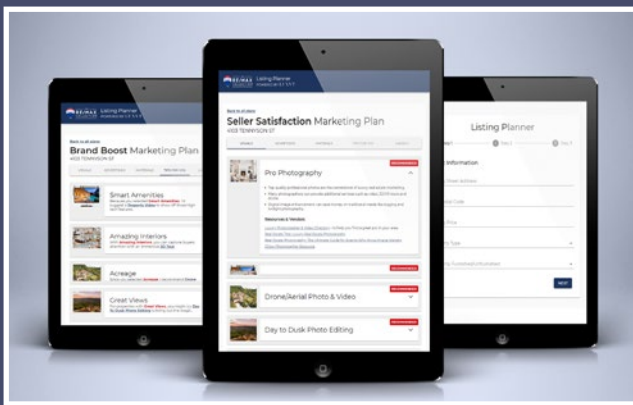

Luxe Presentation

Impress sellers with upscale multimedia including listing website, video tour, seller media kit, activity reports and key social media exposure.

Concierge Listing Launch

Our luxury marketing experts will help you craft the perfect marketing plan, and impress your sellers with flawless execution.

Get started now: luxvt.com/the-remax-collection

Contact: Janelle Winn | 760-410-8319 | janelle.winn@luxvt.com

LUXVT

Exclusive Offers For The RE/MAX Collection

Luxury Listing Planner

The Luxury Listing Planner helps you instantly create the perfect marketing plan for your next listing, with expert tips plus The RE/MAX Collection approved vendors and resources

Try it free at
remax.luxurylaunchpad.com

Concierge Listing Launch

LUXVT Listing Launch is a one-stop concierge service to help you deploy your listing effortlessly. Our luxury marketing experts help you craft the perfect marketing plan, and impress sellers with flawless execution.

FREE with your first LUXVT listing
(\$150 Value)

Get started now: luxvt.com/the-remax-collection

“I love this program, as it is an impressive all-in-one luxury marketing package for my high-end listings. It is also a great program to differentiate yourself from other agents working in the luxury real estate space. Quick and easy to set-up with excellent support and customer service from LUXVT.”