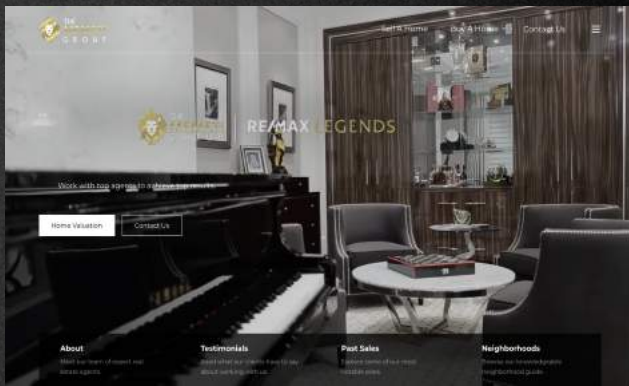

We help elite real estate agents thrive in the digital age.

THE PRODUCER

THE CLASSIC

THE EVOLUTION

THE CLASSIC

Affiliation Benefits

- 01 Exclusive, preferred rates for agents working with The RE/MAX Collection luxury brand.
- 02 Best-in-class, fully optimized websites with modern IDX.
- 03 Stunning designs with many customization options.
- 04 A team of experts offering round-the-clock support.

Getting Started

Visit The RE/MAX Collection's dedicated page on the Luxury Presence website.